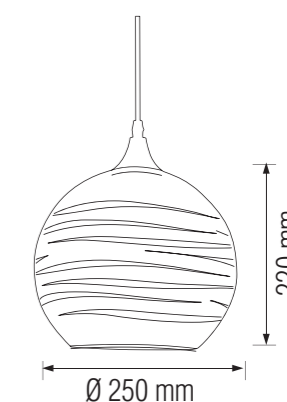

Technical Drawing

İstanbul Trakya Serbest Bölgesi Ferhatpaşa S.B. Mah.
Açelya Sk. Dış Kapı: 2 İç Kapı: 301
Çatalca / İSTANBUL

+38 (096) 8312125
info@horzelectric.com.ua
Horoz Electric Ukraine
<https://horzelectric.com.ua>